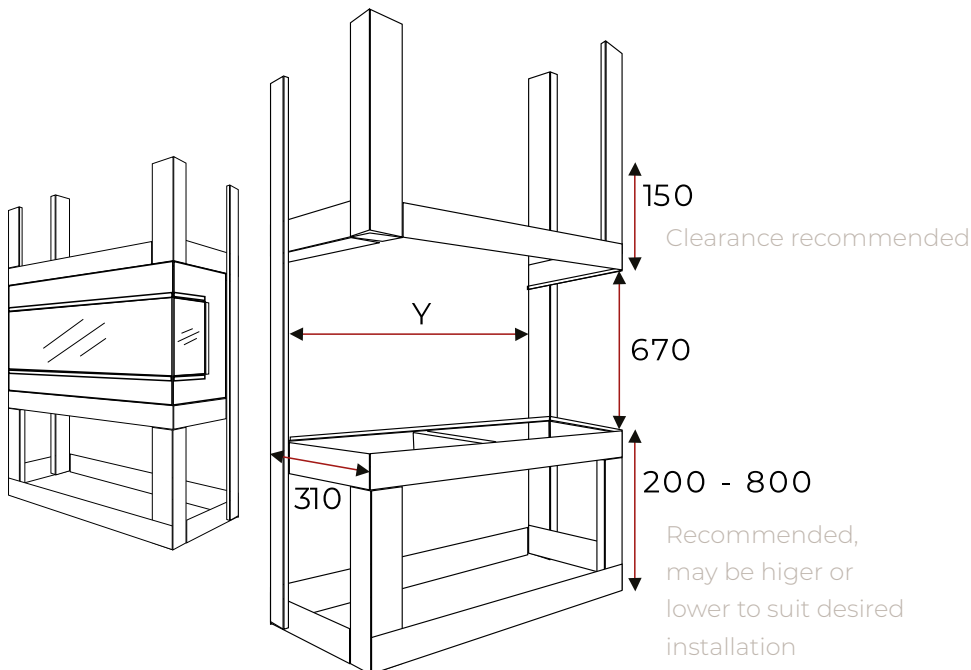

Tiled

Unit dimensions

	75	100	150
X	753	1003	1503

All measurements are in mm

Minimum frameout dimensions

	75	100	150
Y	764	1014	1514

All measurements are in mm

Specifications, finishes and dimensions are subject to change. 2 years Limited warranty. ©Glen Dimplex