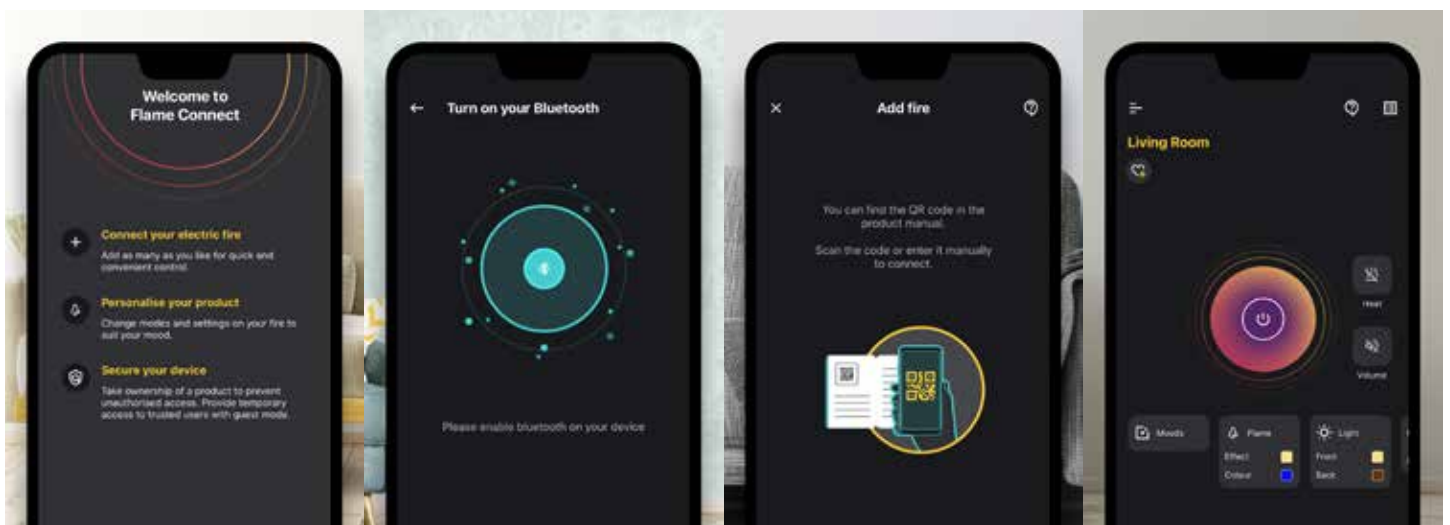

Control of your electric fire, from the palm of your hand.

Scan and connect to Bluetooth to communicate directly with the fire.

Add as many fires as you like for quick and convenient control.

Quickly change modes and settings on your fire to suit your mood.