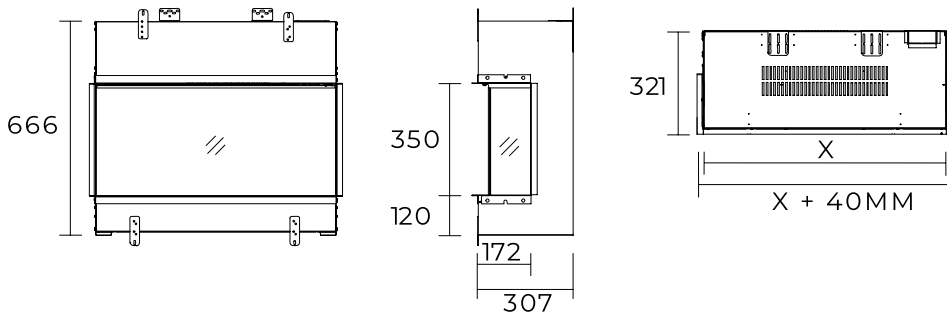

Tiled

Unit dimensions

	75	100	150
X	753	1003	1503

All measurements are in mm

Minimum frameout dimensions

	75	100	150
Y	764	1014	1514

All measurements are in mm

Specifications, finishes and dimensions are subject to change. 2 years Limited warranty. ©Glen Dimplex